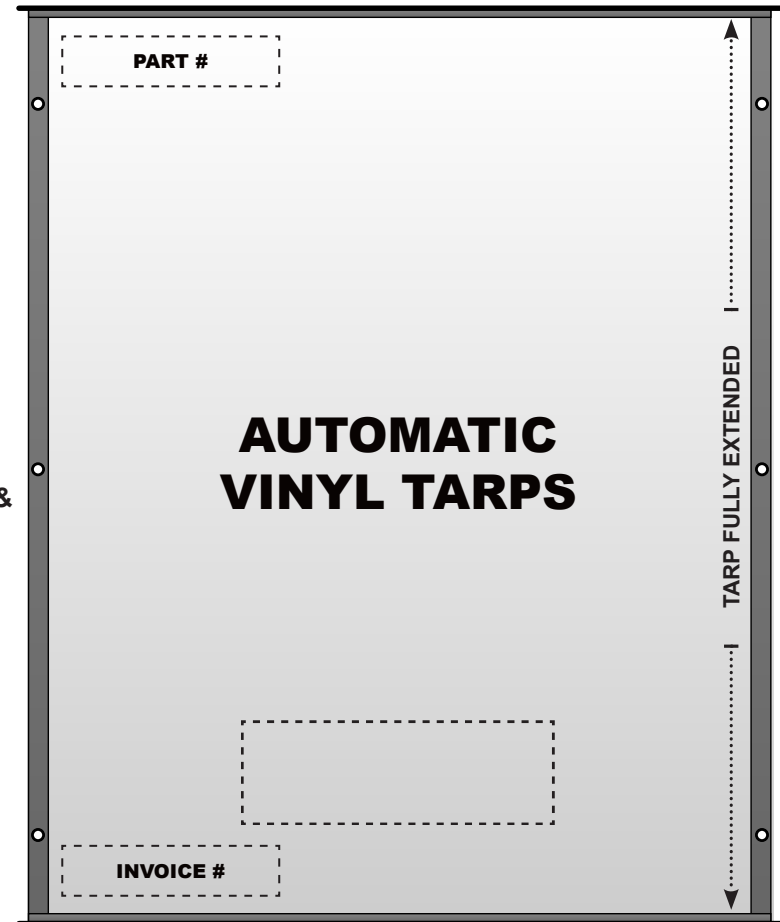

Widths: 84", 86" & 88"

Widths: 84", 86" & 88"

Example
743-1484
...
14 foot length &
84 inch width

- 743-XXXX: Automatic - HD Mesh (20'-38')
- 753-XXXX: Automatic - Super HD Mesh (18'-24')

- 713-XXXX: Automatic - Vinyl (20'-32')
- 733-XXXX: Automatic - Asphalt (20'-32")